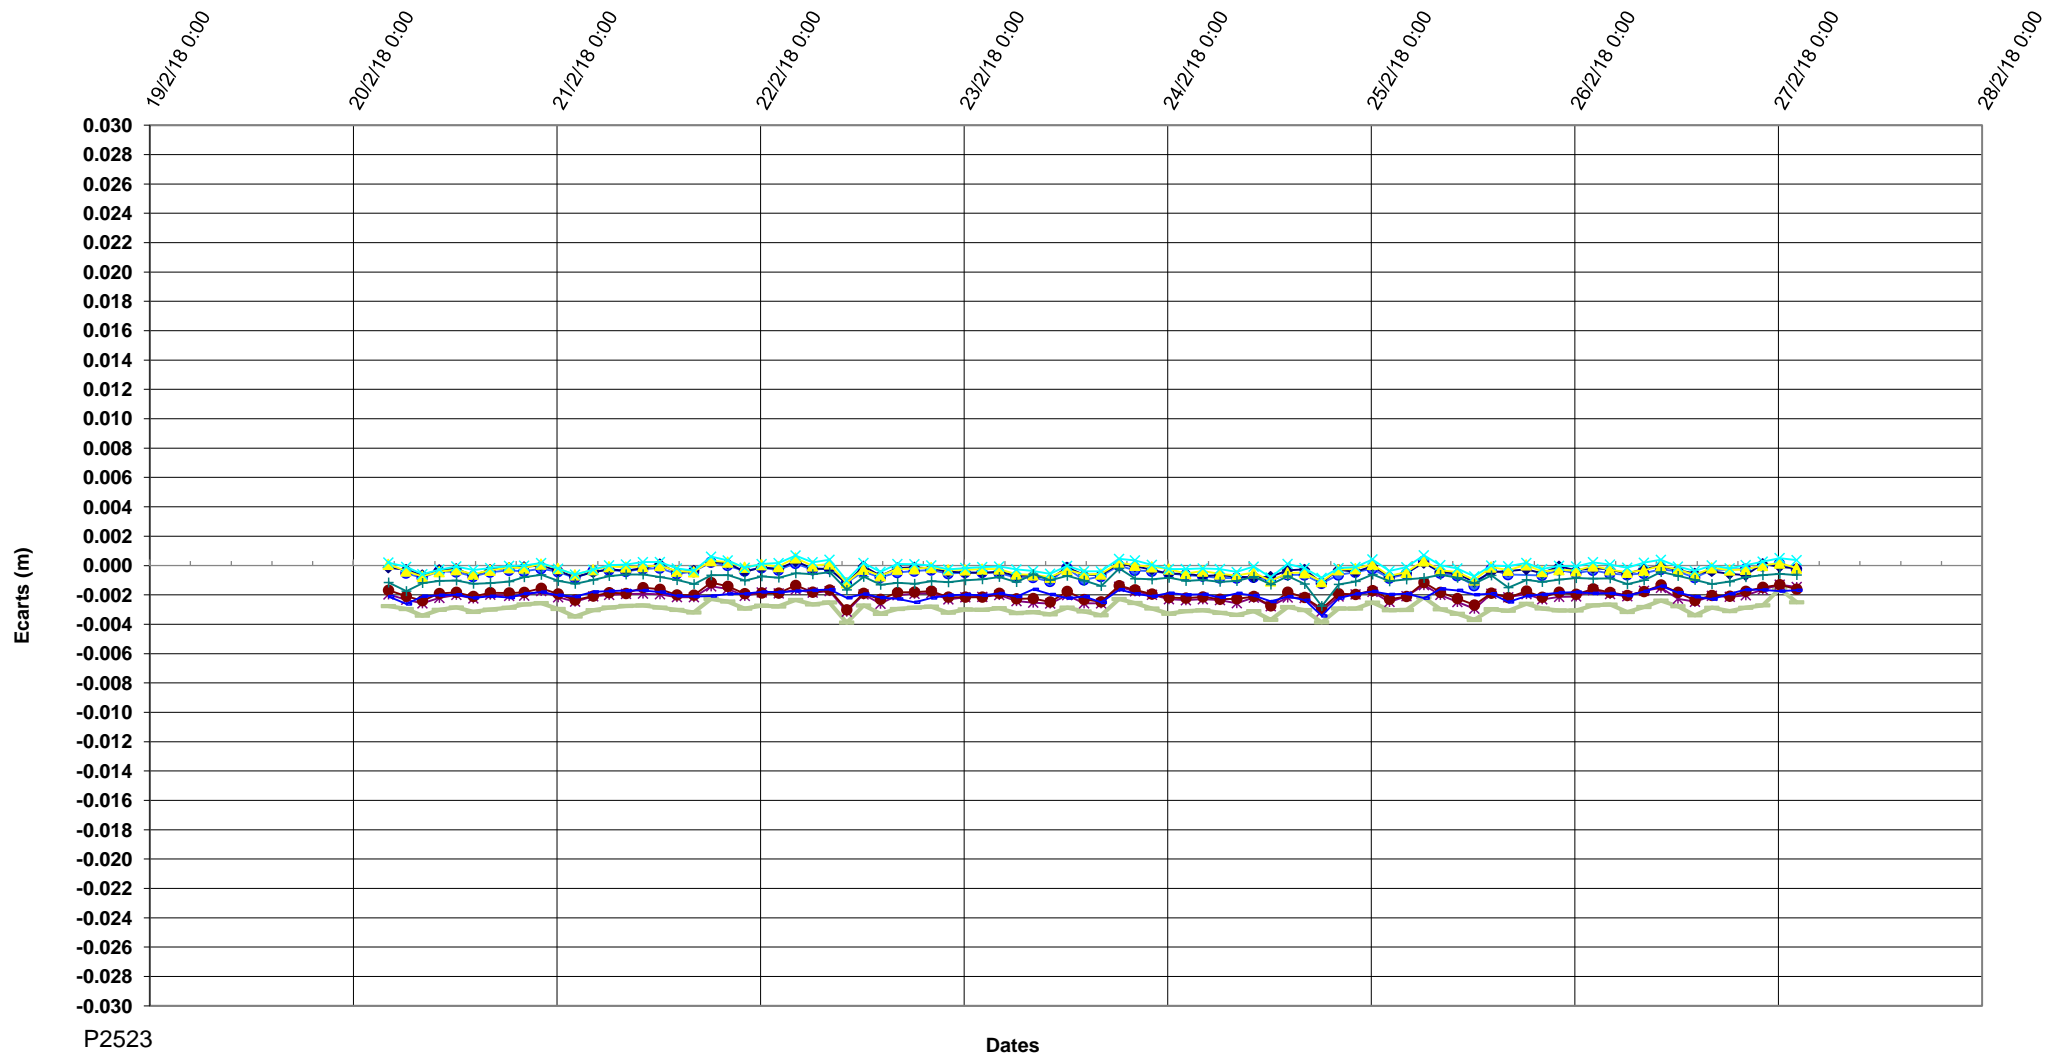

P2523-Prolongement Ligne M4- lot 3-Delta Y

- ORCH3.1
- ORCH3.2
- ORCH3.3
- ORCH3.4
- ORCH4.1
- ORCH4.2
- ORCH4.3
- ORCH5.3
- ORCH6.3

P2523

Dates